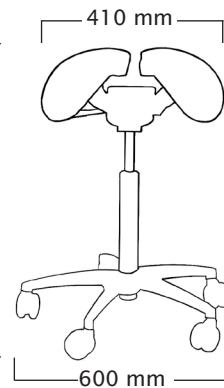

Standard gas spring:

mini: 435 ~ 525 mm
short: 480 ~ 615 mm
medium: 565 ~ 750 mm
long: 635 ~ 895 mm

Foot Height Control gas spring:

short: 470 ~ 600 mm
medium: 575 ~ 760 mm
*long: 650 ~ 900 mm

User height (cm)	<160	155-180	>170
Gas spring	short	medium	long

User height (cm)	<165	160-185	>175
Gas spring	short	medium	long

Twin without tilt, A2 & plastic base

Total weight 9,6 kg
Seat weight 6,2 kg

Standard gas spring:

mini: 435 ~ 525 mm
short: 480 ~ 615 mm
medium: 585 ~ 765 mm
long: 635 ~ 895 mm

Foot Height Control gas spring:

not available
not available
not available

User height (cm)	<160	160-180	>165
Gas spring	short	medium	long

Strong

Total weight 12,0 kg
Seat weight 8,4 kg

Special gas spring:

not available
short: 493 ~ 628 mm
medium: 585 ~ 770 mm
long: 648 ~ 908 mm

Foot Height Control gas spring:

not available
not available
not available

User height (cm)	<165	160-185	>175
Gas spring	short	medium	long

Salli Saddle Chair dimensions

*With the LONG Foot Height Control gas spring, the user should be approx 5 cm taller than recommended user. Mini gas spring is available for special circumstances; use depends on the working height, not on the height of the user. If you are using industrial or inline castors, the chair is 35 mm higher than the measurements shown in the table below. The recommended maximum weight of a Salli chair user is 120 kg, 100 kg for Salli Light.