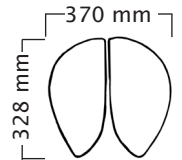

User height (cm)	<150	150-170	>160
Gas spring	short	medium	long

Slim aluminium base Total weight 5,9 kg
Seat weight 2,3 kg

Standard gas spring:

mini: 405 ~ 495 mm
short: 460 ~ 595 mm
medium: 550 ~ 735 mm
long: 615 ~ 875 mm

Foot Height Control gas spring:

not available
not available
not available

User height (cm)	<150	150-170	>160
Gas spring	short	medium	long

Slim Tilt plastic base Total weight 7,1 kg
Seat weight 3,8 kg

Standard gas spring: