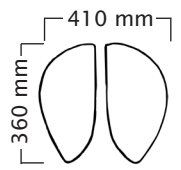

User height (cm)	<165	160-185	>175
Gas spring	short	medium	long

Twin without tilt, A2 & plastic base

Total weight 9,6 kg
Seat weight 6,2 kg

Standard gas spring:

mini: 435 ~ 525 mm
short: 480 ~ 615 mm
medium: 585 ~ 765 mm
long: 635 ~ 895 mm

Foot Height Control gas spring:

not available
not available
not available

User height (cm)	<160	160-180	>165
Gas spring	short	medium	long

Strong

Total weight 12,0 kg
Seat weight 8,4 kg

Special gas spring:

not available
short: 493 ~ 628 mm
medium: 585 ~ 770 mm
long: 648 ~ 908 mm

Foot Height Control gas spring:

not available
not available
not available

User height (cm)	<165	160-185	>175
Gas spring	short	medium	long

Salli Saddle Chair dimensions

*With the LONG Foot Height Control gas spring, the user should be approx 5 cm taller than recommended user. Mini gas spring is available for special circumstances; use depends on the working height, not on the height of the user. If you are using industrial or inline castors, the chair is 35 mm higher than the measurements shown in the table below. The recommended maximum weight of a Salli chair user is 120 kg, 100 kg for Salli Light.