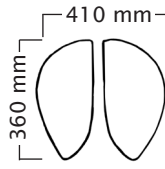

Salli Saddle Chair dimensions

*With the LONG Foot Height Control gas spring, the user should be approx 5 cm taller than recommended user. Mini gas spring is available for special circumstances; use depends on the working height, not on the height of the user. If you are using industrial or inline castors, the chair is 35 mm higher than the measurements shown in the table below. The recommended maximum weight of a Salli chair user is 120 kg, 100 kg for Salli Light.

Twin

Total weight 10,4 kg
Seat weight 6,8 kg

Standard gas spring:

mini: 420 ~ 510 mm
short: 465 ~ 600 mm
medium: 570 ~ 750 mm
long: 620 ~ 880 mm

Foot Height Control gas spring:

short: 480 ~ 610 mm
medium: 575 ~ 765 mm
*long: 655 ~ 910 mm

User height (cm)	<160	155-180	>170
Gas spring	short	medium	long

Swing

Total weight 10,2 kg
Seat weight 6,6 kg

Standard gas spring:

mini: 435 ~ 525 mm
short: 490 ~ 625 mm
medium: 580 ~ 765 mm
long: 645 ~ 905 mm