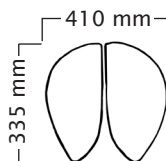

Foot Height Control gas spring:

not available
not available
not available

User height (cm)	<150	150-170	>160
Gas spring	short	medium	long

Light Tilt plastic base

Total weight 7,6 kg
Seat weight 3,9 kg

Standard gas spring:

mini: 445 ~ 535 mm
short: 500 ~ 635 mm
medium: 590 ~ 775 mm
long: 655 ~ 910 mm

Foot Height Control gas spring:

not available
not available
not available

User height (cm)	<150	150-170	>160
Gas spring	short	medium	long