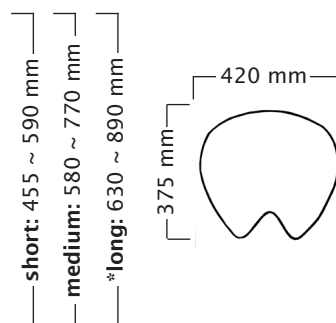

Foot Height Control gas spring:

User height (cm)	<160	155-180	>170
Gas spring	short	medium	long