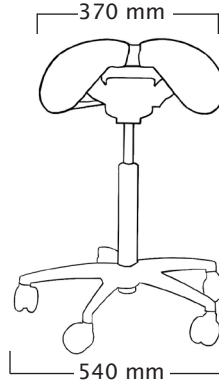

Foot Height Control gas spring:

not available
not available
not available

User height (cm)	<150	150-170	>160
Gas spring	short	medium	long

Slim Tilt plastic base Total weight 7,1 kg
Seat weight 3,8 kg

Standard gas spring:

mini: 445 ~ 535 mm
short: 500 ~ 635 mm
medium: 590 ~ 775 mm
long: 655 ~ 910 mm

Foot Height Control gas spring:

not available
not available
not available

User height (cm)	<150	150-170	>160
Gas spring	short	medium	long

Slim Tilt aluminium base Total weight 7,4 kg
Seat weight 3,8 kg

Standard gas spring:

mini: 430 ~ 520 mm
short: 485 ~ 620 mm
medium: 575 ~ 760 mm
long: 640 ~ 895 mm

Foot Height Control gas spring:

not available
not available
not available

User height (cm)	<XXX	150-170	>160
Gas spring	short	medium	long

Slim Swing plastic base Total weight 6,9 kg
Seat weight 3,6 kg

Standard gas spring:

mini: 470 ~ 560 mm
short: 525 ~ 660 mm
medium: 615 ~ 800 mm
long: 680 ~ 940 mm