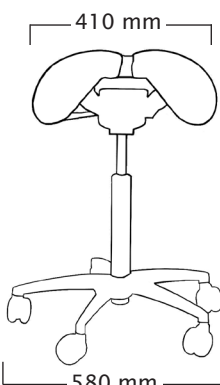

Foot Height Control gas spring:

not available
not available
not available

User height (cm)	<150	150-170	>160
Gas spring	short	medium	long

Light Tilt plastic base

Total weight 7,6 kg
Seat weight 3,9 kg

Standard gas spring:

mini: 445 ~ 535 mm
short: 500 ~ 635 mm
medium: 590 ~ 775 mm
long: 655 ~ 910 mm

Foot Height Control gas spring:

not available
not available
not available

User height (cm)	<150	150-170	>160
Gas spring	short	medium	long

Light Tilt aluminium base

Total weight 7,5 kg
Seat weight 3,9 kg

Standard gas spring:

mini: 430 ~ 520 mm
short: 485 ~ 620 mm
medium: 575 ~ 760 mm
long: 640 ~ 895 mm

Foot Height Control gas spring:

not available
not available
not available

User height (cm)	<150	150-170	>160
Gas spring	short	medium	long

Light Swing plastic base

Total weight 7,4 kg
Seat weight 3,7 kg

Standard gas spring:

mini: 470 ~ 560 mm
short: 525 ~ 660 mm
medium: 615 ~ 800 mm
long: 680 ~ 940 mm