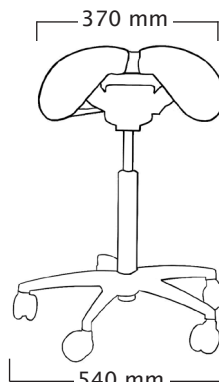

Slim Tilt aluminium base Total weight 7,4 kg
Seat weight 3,8 kg

Standard gas spring:

mini: 430 ~ 520 mm
short: 485 ~ 620 mm
medium: 575 ~ 760 mm
long: 640 ~ 895 mm

Foot Height Control gas spring:

not available
not available
not available

User height (cm)	<XXX	150-170	>160
Gas spring	short	medium	long

Slim Swing plastic base Total weight 6,9 kg
Seat weight 3,6 kg

Standard gas spring:

mini: 470 ~ 560 mm
short: 525 ~ 660 mm
medium: 615 ~ 800 mm
long: 680 ~ 940 mm

Foot Height Control gas spring:

not available
not available
not available

User height (cm)	<150	150-170	>160
Gas spring	short	medium	long

Slim Swing aluminium base Total weight 7,2 kg
Seat weight 3,6 kg

Standard gas spring:

mini: 455 ~ 545 mm
short: 510 ~ 645 mm
medium: 600 ~ 785 mm
long: 665 ~ 925 mm

Foot Height Control gas spring:

not available
not available
not available

User height (cm)	<150	150-170	>160
Gas spring	short	medium	long