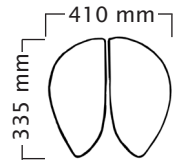

Salli Saddle Chair dimensions

*With the LONG Foot Height Control gas spring, the user should be approx 5 cm taller than recommended user. Mini gas spring is available for special circumstances; use depends on the working height, not on the height of the user. If you are using industrial or inline castors, the chair is 35 mm higher than the measurements shown in the table below. The recommended maximum weight of a Salli chair user is 120 kg, 100 kg for Salli Light.

Light plastic base

Total weight 5,9 kg
Seat weight 2,2 kg

Standard gas spring:

mini: 420 ~ 510 mm
short: 475 ~ 610 mm
medium: 565 ~ 750 mm
long: 630 ~ 890 mm

Foot Height Control gas spring:

not available
not available
not available

User height (cm)	<150	150-170	>160
Gas spring	short	medium	long

Light aluminium base

Total weight 5,8 kg
Seat weight 2,2 kg

Standard gas spring:

mini: 405 ~ 495 mm
short: 460 ~ 595 mm
medium: 550 ~ 735 mm
long: 615 ~ 875 mm

Foot Height Control gas spring:

not available
not available
not available

User height (cm)	<150	150-170	>160
Gas spring	short	medium	long

Light Tilt plastic base

Total weight 7,6 kg
Seat weight 3,9 kg

Standard gas spring:

mini: 445 ~ 535 mm
short: 500 ~ 635 mm
medium: 590 ~ 775 mm
long: 655 ~ 910 mm

Foot Height Control gas spring:

not available
not available
not available

User height (cm)	<150	150-170	>160
Gas spring	short	medium	long

Light Tilt aluminium base

Total weight 7,5 kg
Seat weight 3,9 kg

Standard gas spring:

mini: 430 ~ 520 mm
short: 485 ~ 620 mm
medium: 575 ~ 760 mm
long: 640 ~ 895 mm

Foot Height Control gas spring:

not available
not available
not available

User height (cm)	<150	150-170	>160
Gas spring	short	medium	long

Light Swing plastic base

Total weight 7,4 kg
Seat weight 3,7 kg

Standard gas spring: