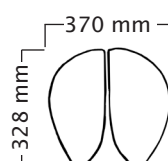

Salli Saddle Chair dimensions

*With the LONG Foot Height Control gas spring, the user should be approx 5 cm taller than recommended user. Mini gas spring is available for special circumstances; use depends on the working height, not on the height of the user. If you are using industrial or inline castors, the chair is 35 mm higher than the measurements shown in the table below. The recommended maximum weight of a Salli chair user is 120 kg, 100 kg for Salli Light.

Slim plastic base Total weight 5,6 kg
Seat weight 2,3 kg

Standard gas spring:

mini: 420 ~ 510 mm
short: 475 ~ 610 mm
medium: 565 ~ 750 mm
long: 630 ~ 890 mm

Foot Height Control gas spring:

not available
not available
not available

User height (cm)	<150	150-170	>160
Gas spring	short	medium	long

Slim aluminium base Total weight 5,9 kg
Seat weight 2,3 kg

Standard gas spring:

mini: 405 ~ 495 mm
short: 460 ~ 595 mm
medium: 550 ~ 735 mm
long: 615 ~ 875 mm

Foot Height Control gas spring:

not available
not available
not available

User height (cm)	<150	150-170	>160
Gas spring	short	medium	long

Slim Tilt plastic base Total weight 7,1 kg
Seat weight 3,8 kg

Standard gas spring:

mini: 445 ~ 535 mm
short: 500 ~ 635 mm
medium: 590 ~ 775 mm
long: 655 ~ 910 mm

Foot Height Control gas spring:

not available
not available
not available

User height (cm)	<150	150-170	>160
Gas spring	short	medium	long

Slim Tilt aluminium base Total weight 7,4 kg
Seat weight 3,8 kg

Standard gas spring:

mini: 430 ~ 520 mm
short: 485 ~ 620 mm
medium: 575 ~ 760 mm
long: 640 ~ 895 mm

Foot Height Control gas spring:

not available
not available
not available

User height (cm)	<XXX	150-170	>160
Gas spring	short	medium	long

Slim Swing plastic base Total weight 6,9 kg
Seat weight 3,6 kg

Standard gas spring: