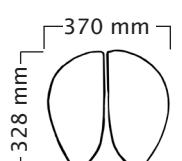

User height (cm)	<150	150-170	>160
Gas spring	short	medium	long