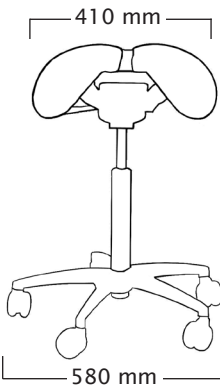

Care SwingFit aluminium base

Total weight 11,0 kg
Seat weight 7,4 kg

Standard gas spring:

mini: 445 ~ 535 mm
short: 500 ~ 635 mm
medium: 590 ~ 780 mm
long: 665 ~ 925 mm

Foot Height Control gas spring:

short: 500 ~ 630 mm
medium: 605 ~ 790 mm
*long: 680 ~ 935 mm

User height (cm)	<165	160-185	>175
Gas spring	short	medium	long

Salli Saddle Chair dimensions

*With the LONG Foot Height Control gas spring, the user should be approx 5 cm taller than recommended user. Mini gas spring is available for special circumstances; use depends on the working height, not on the height of the user. If you are using industrial or inline castors, the chair is 35 mm higher than the measurements shown in the table below. The recommended maximum weight of a Salli chair user is 120 kg, 100 kg for Salli Light.

Light plastic base

Total weight 5,9 kg
Seat weight 2,2 kg

Standard gas spring:

mini: 420 ~ 510 mm
short: 475 ~ 610 mm
medium: 565 ~ 750 mm
long: 630 ~ 890 mm

Foot Height Control gas spring:

not available
not available
not available

User height (cm)	<150	150-170	>160
Gas spring	short	medium	long

Light aluminium base

Total weight 5,8 kg
Seat weight 2,2 kg

Standard gas spring:

mini: 405 ~ 495 mm
short: 460 ~ 595 mm
medium: 550 ~ 735 mm
long: 615 ~ 875 mm