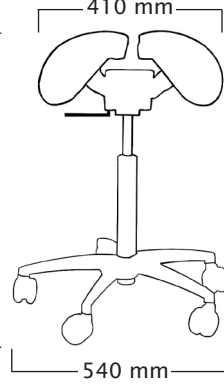

Salli Saddle Chair dimensions

*With the LONG Foot Height Control gas spring, the user should be approx 5 cm taller than recommended user. Mini gas spring is available for special circumstances; use depends on the working height, not on the height of the user. If you are using industrial or inline castors, the chair is 35 mm higher than the measurements shown in the table below. The recommended maximum weight of a Salli chair user is 120 kg, 100 kg for Salli Light.

Twin

Total weight 10,4 kg
Seat weight 6,8 kg

Standard gas spring:

mini: 420 ~ 510 mm
short: 465 ~ 600 mm
medium: 570 ~ 750 mm
long: 620 ~ 880 mm

Foot Height Control gas spring:

short: 480 ~ 610 mm
medium: 575 ~ 765 mm
*long: 655 ~ 910 mm

User height (cm)	<160	155-180	>170
Gas spring	short	medium	long

Swing

Total weight 10,2 kg
Seat weight 6,6 kg

Standard gas spring:

mini: 435 ~ 525 mm
short: 490 ~ 625 mm
medium: 580 ~ 765 mm
long: 645 ~ 905 mm

Foot Height Control gas spring:

short: 490 ~ 620 mm
medium: 585 ~ 775 mm
*long: 665 ~ 920 mm

User height (cm)	<165	160-185	>175
Gas spring	short	medium	long

MultiAdjuster

Total weight 11,1 kg
Seat weight 7,5 kg