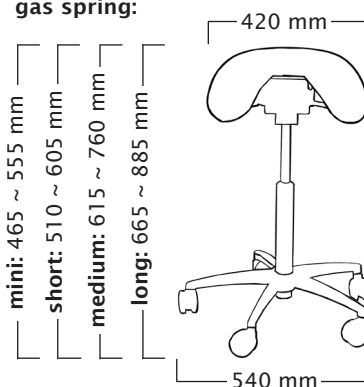

Classic

Total weight 11,0 kg
Seat weight 7,4 kg

Standard gas spring:

Foot Height Control gas spring:

User height (cm)	<160	155-180	>170
Gas spring	short	medium	long

Salli Foot Therapy (Light & Foot)

Standard gas spring:

Foot Height Control gas spring:

not available

not available

not available

not available

not available

Classic & Stretching Support & big base

Standard gas spring:

Foot Height Control gas spring:

User height (cm)	<165	160-185	>175
Gas spring	short	medium	long

Classic & Allround

Standard gas spring:

Foot Height Control gas spring:

User height (cm)	<165	165-180	>175
Gas spring	short	medium	long