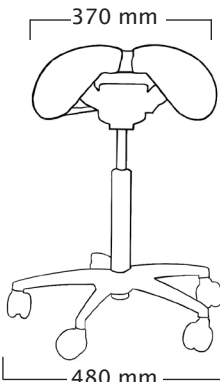

Foot Height Control gas spring:

not available
not available
not available

User height (cm)	<150	150-170	>160
Gas spring	short	medium	long

Slim Tilt plastic base Total weight 7,1 kg
Seat weight 3,8 kg

Standard gas spring:

mini: 445 ~ 535 mm
short: 500 ~ 635 mm
medium: 590 ~ 775 mm
long: 655 ~ 910 mm

Foot Height Control gas spring:

not available
not available
not available

User height (cm)	<150	150-170	>160
Gas spring	short	medium	long

Slim Tilt aluminium base Total weight 7,4 kg
Seat weight 3,8 kg

Standard gas spring:

mini: 430 ~ 520 mm
short: 485 ~ 620 mm
medium: 575 ~ 760 mm
long: 640 ~ 895 mm

Foot Height Control gas spring:

not available
not available
not available

User height (cm)	<XXX	150-170	>160
Gas spring	short	medium	long

Slim Swing plastic base Total weight 6,9 kg
Seat weight 3,6 kg

Standard gas spring:

mini: 470 ~ 560 mm
short: 525 ~ 660 mm
medium: 615 ~ 800 mm
long: 680 ~ 940 mm