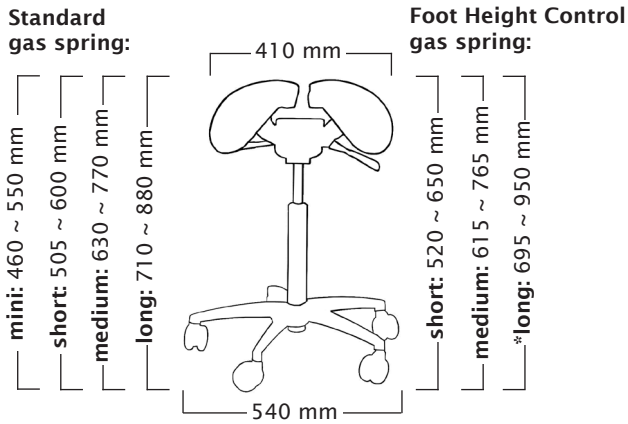

Salli Saddle Chair dimensions

*With the LONG Foot Height Control gas spring, the user should be approx 5 cm taller than recommended user. Mini gas spring is available for special circumstances; use depends on the working height, not on the height of the user. If you are using industrial or inline castors, the chair is 35 mm higher than the measurements shown in the table below. The recommended maximum weight of a Salli chair user is 120 kg, 100 kg for Salli Light.

Twin & Allround

User height (cm)	<165	160-185	>170
Gas spring	short	medium	long