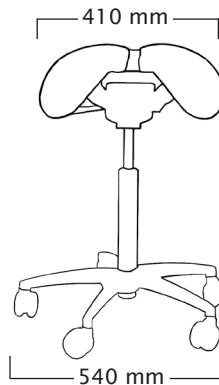

User height (cm)	<150	150-170	>160
Gas spring	short	medium	long

Light aluminium base

Total weight 5,8 kg
Seat weight 2,2 kg

Standard gas spring:

mini: 405 ~ 495 mm
short: 460 ~ 595 mm
medium: 550 ~ 735 mm
long: 615 ~ 875 mm

Foot Height Control gas spring:

not available
not available
not available

User height (cm)	<150	150-170	>160
Gas spring	short	medium	long

Light Tilt plastic base

Total weight 7,6 kg
Seat weight 3,9 kg

Standard gas spring:

mini: 445 ~ 535 mm
short: 500 ~ 635 mm
medium: 590 ~ 775 mm
long: 655 ~ 910 mm

Foot Height Control gas spring:

not available
not available
not available

User height (cm)	<150	150-170	>160
Gas spring	short	medium	long

Light Tilt aluminium base

Total weight 7,5 kg
Seat weight 3,9 kg

Standard gas spring:

mini: 430 ~ 520 mm
short: 485 ~ 620 mm
medium: 575 ~ 760 mm
long: 640 ~ 895 mm

Foot Height Control gas spring:

not available
not available
not available