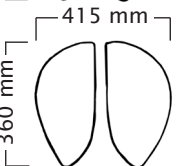

Standard gas spring:

mini: 460 ~ 550 mm
short: 515 ~ 650 mm
medium: 605 ~ 795 mm
long: 680 ~ 940 mm

Foot Height Control gas spring:

short: 515 ~ 645 mm
medium: 620 ~ 805 mm
*long: 695 ~ 950 mm

User height (cm)	<165	160-185	>175
Gas spring	short	medium	long

Care SwingFit aluminium base

Total weight 11,0 kg
Seat weight 7,4 kg

Standard gas spring:

mini: 445 ~ 535 mm
short: 500 ~ 635 mm
medium: 590 ~ 780 mm
long: 665 ~ 925 mm

Foot Height Control gas spring:

short: 500 ~ 630 mm
medium: 605 ~ 790 mm
*long: 680 ~ 935 mm

User height (cm)	<165	160-185	>175
Gas spring	short	medium	long

Salli Saddle Chair dimensions

*With the LONG Foot Height Control gas spring, the user should be approx 5 cm taller than recommended user. Mini gas spring is available for special circumstances; use depends on the working height, not on the height of the user. If you are using industrial or inline castors, the chair is 35 mm higher than the measurements shown in the table below. The recommended maximum weight of a Salli chair user is 120 kg, 100 kg for Salli Light.