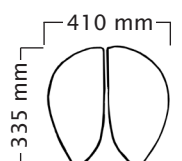

User height (cm)	<150	150-170	>160
Gas spring	short	medium	long