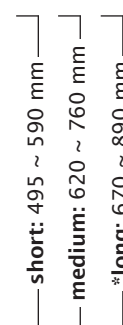

Foot Height Control gas spring:

User height (cm)	<165	165-180	>175
Gas spring	short	medium	long

Accessories - further information

Accessories	weight	notify
Allround	4,36 kg	big base with swing and swingfit
Elbow rest	2,54 kg	
Stretching Support	2,16 kg	big base
Surgeon	4,32 kg	
Ergorest with stretching support	4,00 kg	
Foot adjustment	1,28 kg	
Big base	+ 0,70 kg	difference to normal base
Small base	- 0,10 kg	difference to normal base
Gas spring lengths (cylinder)	length	notify
mini	185 mm	available for special use or work environment
short	235 mm	
medium	325 mm	
long	385 mm