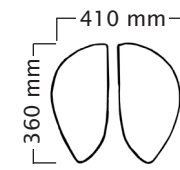

User height (cm)	<165	160-185	>175
Gas spring	short	medium	long

Twin without tilt, A2 & plastic base

Total weight 9,6 kg
Seat weight 6,2 kg

Standard gas spring:

mini: 435 ~ 525 mm
short: 480 ~ 615 mm
medium: 585 ~ 765 mm
long: 635 ~ 895 mm

Foot Height Control gas spring:

not available
not available
not available

User height (cm)	<160	160-180	>165
Gas spring	short	medium	long

Strong

Total weight 12,0 kg
Seat weight 8,4 kg

Special gas spring:

not available
short: 493 ~ 628 mm
medium: 585 ~ 770 mm
long: 648 ~ 908 mm