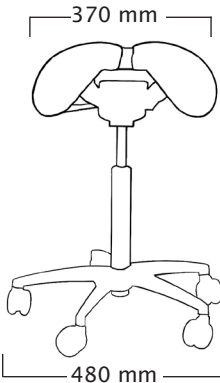

User height (cm)	<150	150-170	>160
Gas spring	short	medium	long

Light Swing plastic base

Total weight 7,4 kg
Seat weight 3,7 kg

Standard gas spring:

mini: 470 ~ 560 mm
short: 525 ~ 660 mm
medium: 615 ~ 800 mm
long: 680 ~ 940 mm

Foot Height Control gas spring:

not available
not available
not available

User height (cm)	<150	150-170	>160
Gas spring	short	medium	long

Light Swing aluminium base

Total weight 7,3 kg
Seat weight 3,7 kg

Standard gas spring:

mini: 455 ~ 545 mm
short: 510 ~ 645 mm
medium: 600 ~ 785 mm
long: 665 ~ 925 mm

Foot Height Control gas spring:

not available
not available
not available

User height (cm)	<150	150-170	>160
Gas spring	short	medium	long

Slim plastic base Total weight 5,6 kg
Seat weight 2,3 kg

Standard gas spring:

mini: 420 ~ 510 mm
short: 475 ~ 610 mm
medium: 565 ~ 750 mm
long: 630 ~ 890 mm

Foot Height Control gas spring:

not available
not available
not available