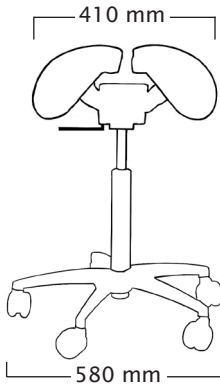

User height (cm)	<165	160-185	>175
Gas spring	short	medium	long

Twin without tilt, A2 & plastic base

Total weight 9,6 kg
Seat weight 6,2 kg

Standard gas spring:

mini: 435 ~ 525 mm
short: 480 ~ 615 mm
medium: 585 ~ 765 mm
long: 635 ~ 895 mm

Foot Height Control gas spring:

not available
not available
not available

User height (cm)	<160	160-180	>165
Gas spring	short	medium	long

Strong

Total weight 12,0 kg
Seat weight 8,4 kg

Special gas spring:

not available
short: 493 ~ 628 mm
medium: 585 ~ 770 mm
long: 648 ~ 908 mm

Foot Height Control gas spring:

not available
not available
not available

User height (cm)	<165	160-185	>175
Gas spring	short	medium	long

Salli Saddle Chair dimensions

*With the LONG Foot Height Control gas spring, the user should be approx 5 cm taller than recommended user. Mini gas spring is available for special circumstances; use depends on the working height, not on the height of the user. If you are using industrial or inline castors, the chair is 35 mm higher than the measurements shown in the table below. The recommended maximum weight of a Salli chair user is 120 kg, 100 kg for Salli Light.

Care Swing plastic base

Total weight 10,3 kg
Seat weight 6,6 kg

Standard gas spring:

mini: 450 ~ 540 mm
short: 505 ~ 640 mm
medium: 595 ~ 780 mm
long: 660 ~ 920 mm

Foot Height Control gas spring:

short: 505 ~ 635 mm
medium: 600 ~ 790 mm
*long: 680 ~ 935 mm