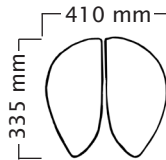

User height (cm)	<165	160-185	>175
Gas spring	short	medium	long

Salli Saddle Chair dimensions

*With the LONG Foot Height Control gas spring, the user should be approx 5 cm taller than recommended user. Mini gas spring is available for special circumstances; use depends on the working height, not on the height of the user. If you are using industrial or inline castors, the chair is 35 mm higher than the measurements shown in the table below. The recommended maximum weight of a Salli chair user is 120 kg, 100 kg for Salli Light.

Light plastic base

Total weight 5,9 kg
Seat weight 2,2 kg

Standard gas spring:

mini: 420 ~ 510 mm
short: 475 ~ 610 mm
medium: 565 ~ 750 mm
long: 630 ~ 890 mm

Foot Height Control gas spring:

not available
not available
not available