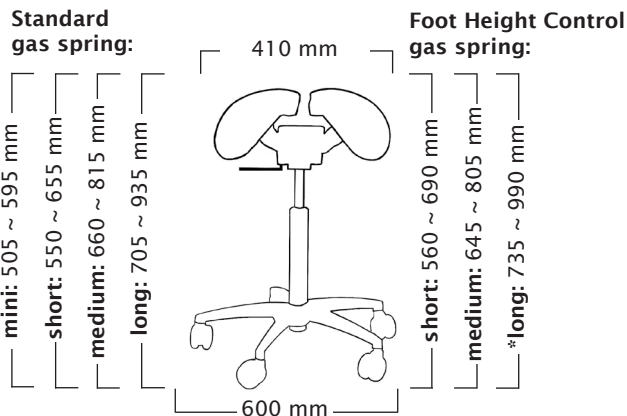

Salli Saddle Chair dimensions

*With the LONG Foot Height Control gas spring, the user should be approx 5 cm taller than recommended user. Mini gas spring is available for special circumstances; use depends on the working height, not on the height of the user. If you are using industrial or inline castors, the chair is 35 mm higher than the measurements shown in the table below. The recommended maximum weight of a Salli chair user is 120 kg, 100 kg for Salli Light.

Twin & Allround

User height (cm)	<165	160-185	>170
Gas spring	short	medium	long

MultiAdjuster & Allround

User height (cm)	<165	160-185	>170
Gas spring	short	medium	long

Swing, Allround & big base

User height (cm)	<170	165-190	>175
Gas spring	short	medium	long

SwingFit, Allround & big base

User height (cm)	<170	165-190	>175
Gas spring	short	medium	long

Twin, Stretching Support & big base

User height (cm)	<165	165-185	>170
Gas spring	short	medium	long

MultiAdjuster, Stretching Support & big base