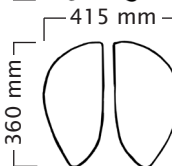

User height (cm)	<165	160-185	>175
Gas spring	short	medium	long

Care Swing aluminium base

Total weight 10,2 kg
Seat weight 6,6 kg

Standard gas spring:

mini: 435 ~ 525 mm
short: 490 ~ 625 mm
medium: 580 ~ 765 mm
long: 645 ~ 905 mm

Foot Height Control gas spring:

short: 490 ~ 620 mm
medium: 585 ~ 775 mm
*long: 665 ~ 920 mm

User height (cm)	<165	160-185	>175
Gas spring	short	medium	long

Care SwingFit plastic base

Total weight 11,1 kg
Seat weight 7,4 kg

Standard gas spring:

mini: 460 ~ 550 mm
short: 515 ~ 650 mm
medium: 605 ~ 795 mm
long: 680 ~ 940 mm

Foot Height Control gas spring:

short: 515 ~ 645 mm
medium: 620 ~ 805 mm
*long: 695 ~ 950 mm

User height (cm)	<165	160-185	>175
Gas spring	short	medium	long