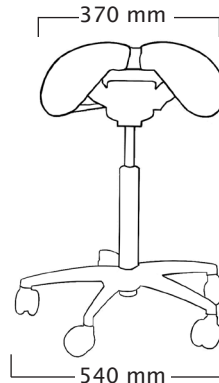

Salli Saddle Chair dimensions

*With the LONG Foot Height Control gas spring, the user should be approx 5 cm taller than recommended user. Mini gas spring is available for special circumstances; use depends on the working height, not on the height of the user. If you are using industrial or inline castors, the chair is 35 mm higher than the measurements shown in the table below. The recommended maximum weight of a Salli chair user is 120 kg, 100 kg for Salli Light.

Slim plastic base Total weight 5,6 kg
Seat weight 2,3 kg

Standard gas spring:

mini: 420 ~ 510 mm
short: 475 ~ 610 mm
medium: 565 ~ 750 mm
long: 630 ~ 890 mm

Foot Height Control gas spring:

not available
not available
not available

User height (cm)	<150	150-170	>160
Gas spring	short	medium	long

Slim aluminium base Total weight 5,9 kg
Seat weight 2,3 kg

Standard gas spring:

mini: 405 ~ 495 mm
short: 460 ~ 595 mm
medium: 550 ~ 735 mm
long: 615 ~ 875 mm

Foot Height Control gas spring:

not available
not available
not available

User height (cm)	<150	150-170	>160
Gas spring	short	medium	long

Slim Tilt plastic base Total weight 7,1 kg
Seat weight 3,8 kg

Standard gas spring: