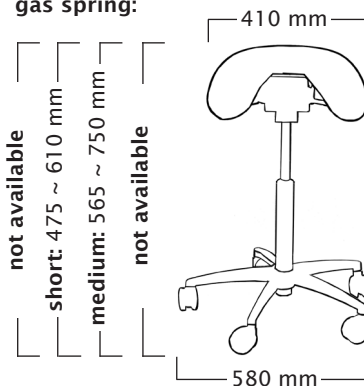

User height (cm)	<165	165-185	>170
Gas spring	short	medium	long

Salli Saddle Chair dimensions

*With the LONG Foot Height Control gas spring, the user should be approx 5 cm taller than recommended user. Mini gas spring is available for special circumstances; use depends on the working height, not on the height of the user. If you are using industrial or inline castors, the chair is 35 mm higher than the measurements shown in the table below. The recommended maximum weight of a Salli chair user is 120 kg, 100 kg for Salli Light.

Classic

Total weight 11,0 kg
Seat weight 7,4 kg

Standard gas spring:

Foot Height Control gas spring:

User height (cm)	<160	155-180	>170
Gas spring	short	medium	long

Salli Foot Therapy (Light & Foot)

Standard gas spring: