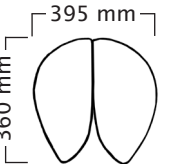

Standard gas spring:

mini: 460 ~ 550 mm
short: 515 ~ 650 mm
medium: 605 ~ 795 mm
long: 680 ~ 940 mm

Foot Height Control gas spring:

short: 515 ~ 645 mm
medium: 620 ~ 805 mm
*long: 695 ~ 950 mm

User height (cm)	<165	160-185	>175
Gas spring	short	medium	long

Care SwingFit aluminium base

Total weight 11,0 kg
Seat weight 7,4 kg

Standard gas spring:

mini: 445 ~ 535 mm
short: 500 ~ 635 mm
medium: 590 ~ 780 mm
long: 665 ~ 925 mm

Foot Height Control gas spring:

short: 500 ~ 630 mm
medium: 605 ~ 790 mm
*long: 680 ~ 935 mm

User height (cm)	<165	160-185	>175
Gas spring	short	medium	long

Salli Saddle Chair dimensions

*With the LONG Foot Height Control gas spring, the user should be approx 5 cm taller than recommended user. Mini gas spring is available for special circumstances; use depends on the working height, not on the height of the user. If you are using industrial or inline castors, the chair is 35 mm higher than the measurements shown in the table below. The recommended maximum weight of a Salli chair user is 120 kg, 100 kg for Salli Light.