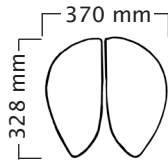

Slim plastic base Total weight 5,6 kg
Seat weight 2,3 kg

Standard gas spring:

mini: 420 ~ 510 mm
short: 475 ~ 610 mm
medium: 565 ~ 750 mm
long: 630 ~ 890 mm

Foot Height Control gas spring:

not available
not available
not available