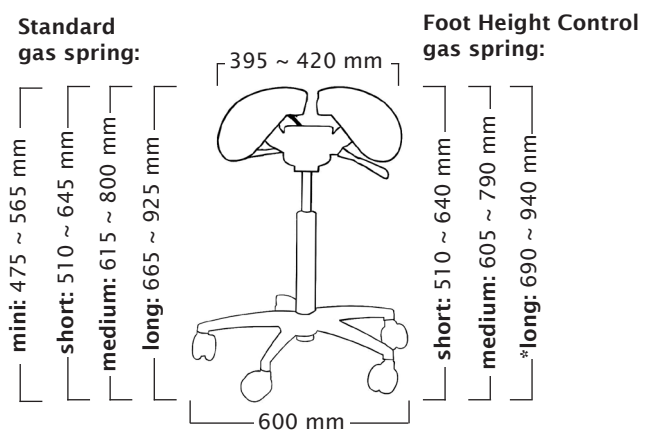

Twin & Allround

User height (cm)	<165	160-185	>170
Gas spring	short	medium	long

MultiAdjuster & Allround

User height (cm)	<165	160-185	>170
Gas spring	short	medium	long

Swing, Allround & big base

User height (cm)	<170	165-190	>175
Gas spring	short	medium	long

SwingFit, Allround & big base

User height (cm)	<170	165-190	>175
Gas spring	short	medium	long

Twin, Stretching Support & big base

User height (cm)	<165	165-185	>170
Gas spring	short	medium	long

MultiAdjuster, Stretching Support & big base

Classic

Total weight 11,0 kg
Seat weight 7,4 kg

Standard gas spring:

Foot Height Control gas spring:

User height (cm)	<160	155-180	>170
Gas spring	short	medium	long

Salli Foot Therapy (Light & Foot)

Standard gas spring: