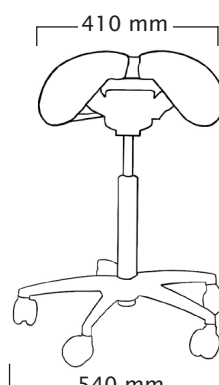

Light Tilt aluminium base

Total weight 7,5 kg
Seat weight 3,9 kg

Standard gas spring:

mini: 430 ~ 520 mm
short: 485 ~ 620 mm
medium: 575 ~ 760 mm
long: 640 ~ 895 mm

Foot Height Control gas spring:

not available
not available
not available

User height (cm)	<150	150-170	>160
Gas spring	short	medium	long

Light Swing plastic base

Total weight 7,4 kg
Seat weight 3,7 kg

Standard gas spring:

mini: 470 ~ 560 mm
short: 525 ~ 660 mm
medium: 615 ~ 800 mm
long: 680 ~ 940 mm

Foot Height Control gas spring:

not available
not available
not available

User height (cm)	<150	150-170	>160
Gas spring	short	medium	long

Light Swing aluminium base

Total weight 7,3 kg
Seat weight 3,7 kg

Standard gas spring:

mini: 455 ~ 545 mm
short: 510 ~ 645 mm
medium: 600 ~ 785 mm
long: 665 ~ 925 mm

Foot Height Control gas spring:

not available
not available
not available

User height (cm)	<150	150-170	>160
Gas spring	short	medium	long