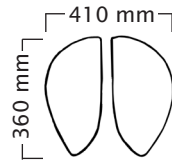

Foot Height Control gas spring:

not available
not available
not available

User height (cm)	<165	160-185	>175
Gas spring	short	medium	long

Salli Saddle Chair dimensions

*With the LONG Foot Height Control gas spring, the user should be approx 5 cm taller than recommended user. Mini gas spring is available for special circumstances; use depends on the working height, not on the height of the user. If you are using industrial or inline castors, the chair is 35 mm higher than the measurements shown in the table below. The recommended maximum weight of a Salli chair user is 120 kg, 100 kg for Salli Light.

Care Swing plastic base

Total weight 10,3 kg
Seat weight 6,6 kg

Standard gas spring:

mini: 450 ~ 540 mm
short: 505 ~ 640 mm
medium: 595 ~ 780 mm
long: 660 ~ 920 mm

Foot Height Control gas spring:

short: 505 ~ 635 mm
medium: 600 ~ 790 mm
*long: 680 ~ 935 mm

User height (cm)	<165	160-185	>175
Gas spring	short	medium	long

Care Swing aluminium base

Total weight 10,2 kg
Seat weight 6,6 kg

Standard gas spring:

mini: 435 ~ 525 mm
short: 490 ~ 625 mm
medium: 580 ~ 765 mm
long: 645 ~ 905 mm