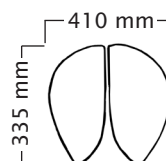

Salli Saddle Chair dimensions

*With the LONG Foot Height Control gas spring, the user should be approx 5 cm taller than recommended user. Mini gas spring is available for special circumstances; use depends on the working height, not on the height of the user. If you are using industrial or inline castors, the chair is 35 mm higher than the measurements shown in the table below. The recommended maximum weight of a Salli chair user is 120 kg, 100 kg for Salli Light.

Light plastic base

Total weight 5,9 kg
Seat weight 2,2 kg

Standard gas spring:

mini: 420 ~ 510 mm
short: 475 ~ 610 mm
medium: 565 ~ 750 mm
long: 630 ~ 890 mm

Foot Height Control gas spring:

not available
not available
not available

User height (cm)	<150	150-170	>160
Gas spring	short	medium	long

Light aluminium base

Total weight 5,8 kg
Seat weight 2,2 kg

Standard gas spring:

mini: 405 ~ 495 mm
short: 460 ~ 595 mm
medium: 550 ~ 735 mm
long: 615 ~ 875 mm

Foot Height Control gas spring:

not available
not available
not available

User height (cm)	<150	150-170	>160
Gas spring	short	medium	long

Light Tilt plastic base

Total weight 7,6 kg
Seat weight 3,9 kg

Standard gas spring:

mini: 445 ~ 535 mm
short: 500 ~ 635 mm
medium: 590 ~ 775 mm
long: 655 ~ 910 mm

Foot Height Control gas spring:

not available
not available
not available

User height (cm)	<150	150-170	>160
Gas spring	short	medium	long

Light Tilt aluminium base

Total weight 7,5 kg
Seat weight 3,9 kg

Standard gas spring:

mini: 430 ~ 520 mm
short: 485 ~ 620 mm
medium: 575 ~ 760 mm
long: 640 ~ 895 mm

Foot Height Control gas spring:

not available
not available
not available

User height (cm)	<150	150-170	>160
Gas spring	short	medium	long

Light Swing plastic base

Total weight 7,4 kg
Seat weight 3,7 kg

Standard gas spring: