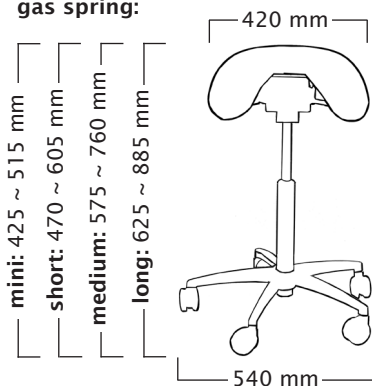

SwingFit, Allround & big base

User height (cm)	<170	165-190	>175
Gas spring	short	medium	long

Twin, Stretching Support & big base

User height (cm)	<165	165-185	>170
Gas spring	short	medium	long

MultiAdjuster, Stretching Support & big base

User height (cm)	<165	165-185	>170
Gas spring	short	medium	long

Salli Saddle Chair dimensions

*With the LONG Foot Height Control gas spring, the user should be approx 5 cm taller than recommended user. Mini gas spring is available for special circumstances; use depends on the working height, not on the height of the user. If you are using industrial or inline castors, the chair is 35 mm higher than the measurements shown in the table below. The recommended maximum weight of a Salli chair user is 120 kg, 100 kg for Salli Light.

Classic

Total weight 11,0 kg
Seat weight 7,4 kg

Standard gas spring:

Foot Height Control gas spring:

User height (cm)	<160	155-180	>170
Gas spring	short	medium	long

Salli Foot Therapy (Light & Foot)

Standard gas spring: