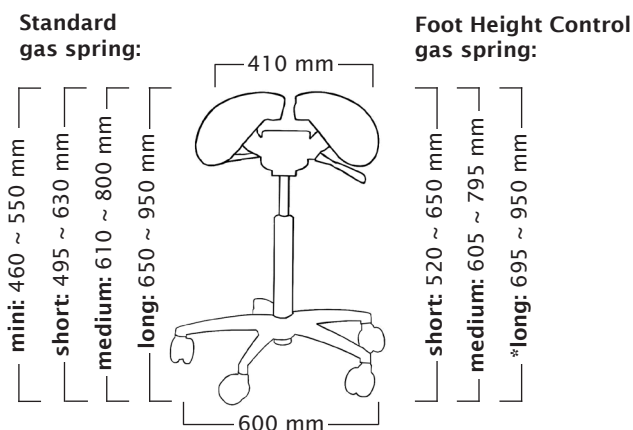

Salli Saddle Chair dimensions

*With the LONG Foot Height Control gas spring, the user should be approx 5 cm taller than recommended user. Mini gas spring is available for special circumstances; use depends on the working height, not on the height of the user. If you are using industrial or inline castors, the chair is 35 mm higher than the measurements shown in the table below. The recommended maximum weight of a Salli chair user is 120 kg, 100 kg for Salli Light.

Twin & Allround

User height (cm)	<165	160-185	>170
Gas spring	short	medium	long

MultiAdjuster & Allround

User height (cm)	<165	160-185	>170
Gas spring	short	medium	long

Swing, Allround & big base

User height (cm)	<170	165-190	>175
Gas spring	short	medium	long

SwingFit, Allround & big base

User height (cm)	<170	165-190	>175
Gas spring	short	medium	long

Twin, Stretching Support & big base

User height (cm)	<165	165-185	>170
Gas spring	short	medium	long

MultiAdjuster, Stretching Support & big base