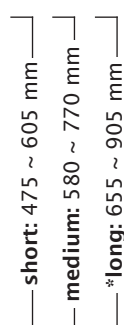

Foot Height Control gas spring:

User height (cm)	<165	160-185	>175
Gas spring	short	medium	long