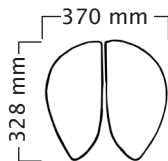

Salli Saddle Chair dimensions

*With the LONG Foot Height Control gas spring, the user should be approx 5 cm taller than recommended user. Mini gas spring is available for special circumstances; use depends on the working height, not on the height of the user. If you are using industrial or inline castors, the chair is 35 mm higher than the measurements shown in the table below. The recommended maximum weight of a Salli chair user is 120 kg, 100 kg for Salli Light.

Slim plastic base Total weight 5,6 kg
Seat weight 2,3 kg

Standard gas spring:

mini: 420 ~ 510 mm
short: 475 ~ 610 mm
medium: 565 ~ 750 mm
long: 630 ~ 890 mm

Foot Height Control gas spring:

not available
not available
not available

User height (cm)	<150	150-170	>160
Gas spring	short	medium	long

Slim aluminium base Total weight 5,9 kg
Seat weight 2,3 kg

Standard gas spring:

mini: 405 ~ 495 mm
short: 460 ~ 595 mm
medium: 550 ~ 735 mm
long: 615 ~ 875 mm

Foot Height Control gas spring:

not available
not available
not available

User height (cm)	<150	150-170	>160
Gas spring	short	medium	long

Slim Tilt plastic base Total weight 7,1 kg
Seat weight 3,8 kg

Standard gas spring:

mini: 445 ~ 535 mm
short: 500 ~ 635 mm
medium: 590 ~ 775 mm
long: 655 ~ 910 mm

Foot Height Control gas spring:

not available
not available
not available

User height (cm)	<150	150-170	>160
Gas spring	short	medium	long

Slim Tilt aluminium base Total weight 7,4 kg
Seat weight 3,8 kg

Standard gas spring:

mini: 430 ~ 520 mm
short: 485 ~ 620 mm
medium: 575 ~ 760 mm
long: 640 ~ 895 mm

Foot Height Control gas spring:

not available
not available
not available

User height (cm)	<XXX	150-170	>160
Gas spring	short	medium	long

Slim Swing plastic base Total weight 6,9 kg
Seat weight 3,6 kg

Standard gas spring: