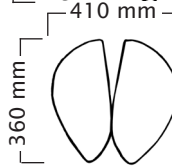

User height (cm)	<165	160-185	>175
Gas spring	short	medium	long

Care SwingFit aluminium base

Total weight 11,0 kg
Seat weight 7,4 kg