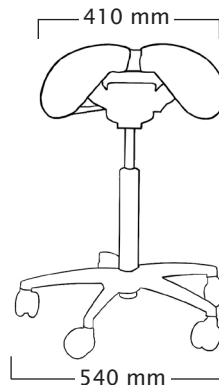

User height (cm)	<165	160-185	>175
Gas spring	short	medium	long

Salli Saddle Chair dimensions

*With the LONG Foot Height Control gas spring, the user should be approx 5 cm taller than recommended user. Mini gas spring is available for special circumstances; use depends on the working height, not on the height of the user. If you are using industrial or inline castors, the chair is 35 mm higher than the measurements shown in the table below. The recommended maximum weight of a Salli chair user is 120 kg, 100 kg for Salli Light.

Light plastic base

Total weight 5,9 kg
Seat weight 2,2 kg

Standard gas spring:

mini: 420 ~ 510 mm
short: 475 ~ 610 mm
medium: 565 ~ 750 mm
long: 630 ~ 890 mm

Foot Height Control gas spring:

not available
not available
not available

User height (cm)	<150	150-170	>160
Gas spring	short	medium	long

Light aluminium base

Total weight 5,8 kg
Seat weight 2,2 kg

Standard gas spring:

mini: 405 ~ 495 mm
short: 460 ~ 595 mm
medium: 550 ~ 735 mm
long: 615 ~ 875 mm

Foot Height Control gas spring:

not available
not available
not available

User height (cm)	<150	150-170	>160
Gas spring	short	medium	long

Light Tilt plastic base

Total weight 7,6 kg
Seat weight 3,9 kg

Standard gas spring: