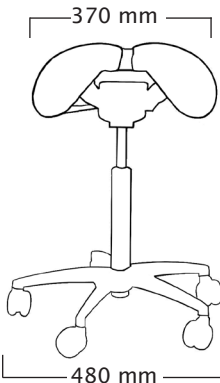

User height (cm)	<150	150-170	>160
Gas spring	short	medium	long

Slim aluminium base Total weight 5,9 kg
Seat weight 2,3 kg

Standard gas spring:

mini: 405 ~ 495 mm
short: 460 ~ 595 mm
medium: 550 ~ 735 mm
long: 615 ~ 875 mm

Foot Height Control gas spring:

not available
not available
not available

User height (cm)	<150	150-170	>160
Gas spring	short	medium	long

Slim Tilt plastic base Total weight 7,1 kg
Seat weight 3,8 kg

Standard gas spring:

mini: 445 ~ 535 mm
short: 500 ~ 635 mm
medium: 590 ~ 775 mm
long: 655 ~ 910 mm

Foot Height Control gas spring:

not available
not available
not available

User height (cm)	<150	150-170	>160
Gas spring	short	medium	long

Slim Tilt aluminium base Total weight 7,4 kg
Seat weight 3,8 kg

Standard gas spring:

mini: 430 ~ 520 mm
short: 485 ~ 620 mm
medium: 575 ~ 760 mm
long: 640 ~ 895 mm

Foot Height Control gas spring:

not available
not available
not available