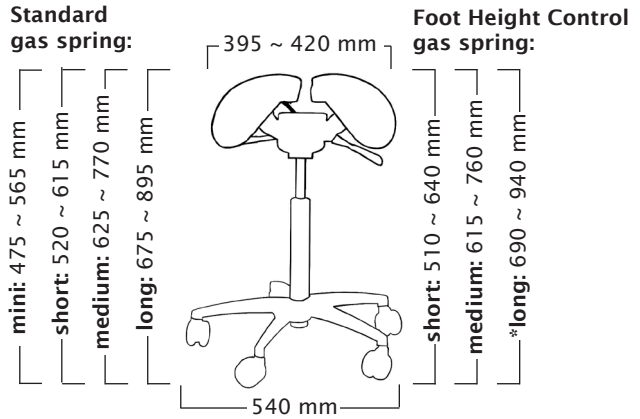

Foot Height Control gas spring:

not available
not available
not available

User height (cm)	<150	150-170	>160
Gas spring	short	medium	long

Slim Swing aluminium base Total weight 7,2 kg
Seat weight 3,6 kg

Standard gas spring:

mini: 455 ~ 545 mm
short: 510 ~ 645 mm
medium: 600 ~ 785 mm
long: 665 ~ 925 mm

Foot Height Control gas spring:

not available
not available
not available

User height (cm)	<150	150-170	>160
Gas spring	short	medium	long

Salli Saddle Chair dimensions

*With the LONG Foot Height Control gas spring, the user should be approx 5 cm taller than recommended user. Mini gas spring is available for special circumstances; use depends on the working height, not on the height of the user. If you are using industrial or inline castors, the chair is 35 mm higher than the measurements shown in the table below. The recommended maximum weight of a Salli chair user is 120 kg, 100 kg for Salli Light.

Twin & Allround

User height (cm)	<165	160-185	>170
Gas spring	short	medium	long

MultiAdjuster & Allround

User height (cm)	<165	160-185	>170
Gas spring	short	medium	long

Swing, Allround & big base

User height (cm)	<170	165-190	>175
Gas spring	short	medium	long