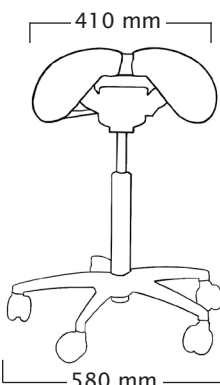

User height (cm)	<150	150-170	>160
Gas spring	short	medium	long

Light aluminium base

Total weight 5,8 kg
Seat weight 2,2 kg

Standard gas spring:

mini: 405 ~ 495 mm
short: 460 ~ 595 mm
medium: 550 ~ 735 mm
long: 615 ~ 875 mm

Foot Height Control gas spring:

not available
not available
not available

User height (cm)	<150	150-170	>160
Gas spring	short	medium	long

Light Tilt plastic base

Total weight 7,6 kg
Seat weight 3,9 kg

Standard gas spring:

mini: 445 ~ 535 mm
short: 500 ~ 635 mm
medium: 590 ~ 775 mm
long: 655 ~ 910 mm

Foot Height Control gas spring:

not available
not available
not available

User height (cm)	<150	150-170	>160
Gas spring	short	medium	long

Light Tilt aluminium base

Total weight 7,5 kg
Seat weight 3,9 kg

Standard gas spring:

mini: 430 ~ 520 mm
short: 485 ~ 620 mm
medium: 575 ~ 760 mm
long: 640 ~ 895 mm

Foot Height Control gas spring:

not available
not available
not available