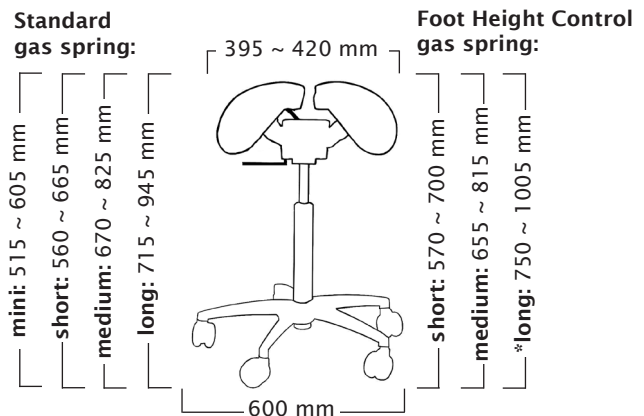

Twin & Allround

User height (cm)	<165	160-185	>170
Gas spring	short	medium	long

MultiAdjuster & Allround

User height (cm)	<165	160-185	>170
Gas spring	short	medium	long

Swing, Allround & big base

User height (cm)	<170	165-190	>175
Gas spring	short	medium	long

SwingFit, Allround & big base

User height (cm)	<170	165-190	>175
Gas spring	short	medium	long

Twin, Stretching Support & big base

User height (cm)	<165	165-185	>170
Gas spring	short	medium	long

MultiAdjuster, Stretching Support & big base