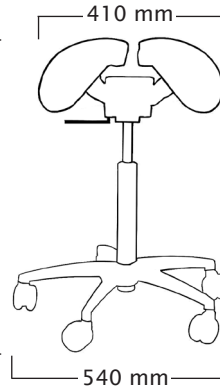

User height (cm)	<165	160-185	>175
Gas spring	short	medium	long

Twin without tilt, A2 & plastic base

Total weight 9,6 kg
Seat weight 6,2 kg

Standard gas spring:

mini: 435 ~ 525 mm
short: 480 ~ 615 mm
medium: 585 ~ 765 mm
long: 635 ~ 895 mm

Foot Height Control gas spring:

not available
not available
not available

User height (cm)	<165	160-185	>175
Gas spring	short	medium	long

Salli Saddle Chair dimensions

*With the LONG Foot Height Control gas spring, the user should be approx 5 cm taller than recommended user. Mini gas spring is available for special circumstances; use depends on the working height, not on the height of the user. If you are using industrial or inline castors, the chair is 35 mm higher than the measurements shown in the table below. The recommended maximum weight of a Salli chair user is 120 kg, 100 kg for Salli Light.

Care Swing plastic base

Total weight 10,3 kg
Seat weight 6,6 kg

Standard gas spring:

mini: 450 ~ 540 mm
short: 505 ~ 640 mm
medium: 595 ~ 780 mm
long: 660 ~ 920 mm

Foot Height Control gas spring:

short: 505 ~ 635 mm
medium: 600 ~ 790 mm
*long: 680 ~ 935 mm

User height (cm)	<165	160-185	>175
Gas spring	short	medium	long

Care Swing aluminium base

Total weight 10,2 kg
Seat weight 6,6 kg

Standard gas spring:

mini: 435 ~ 525 mm
short: 490 ~ 625 mm
medium: 580 ~ 765 mm
long: 645 ~ 905 mm