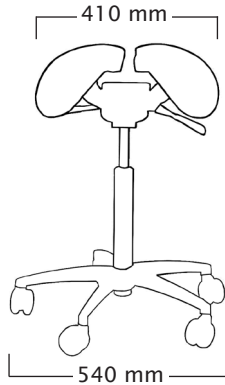

Salli Saddle Chair dimensions

*With the LONG Foot Height Control gas spring, the user should be approx 5 cm taller than recommended user. Mini gas spring is available for special circumstances; use depends on the working height, not on the height of the user. If you are using industrial or inline castors, the chair is 35 mm higher than the measurements shown in the table below. The recommended maximum weight of a Salli chair user is 120 kg, 100 kg for Salli Light.

Twin

Total weight 10,4 kg
Seat weight 6,8 kg

Standard gas spring:

mini: 420 ~ 510 mm
short: 465 ~ 600 mm
medium: 570 ~ 750 mm
long: 620 ~ 880 mm

Foot Height Control gas spring:

short: 480 ~ 610 mm
medium: 575 ~ 765 mm
*long: 655 ~ 910 mm

User height (cm)	<160	155-180	>170
Gas spring	short	medium	long

Swing

Total weight 10,2 kg
Seat weight 6,6 kg

Standard gas spring:

mini: 435 ~ 525 mm
short: 490 ~ 625 mm
medium: 580 ~ 765 mm
long: 645 ~ 905 mm

Foot Height Control gas spring:

short: 490 ~ 620 mm
medium: 585 ~ 775 mm
*long: 665 ~ 920 mm

User height (cm)	<165	160-185	>175
Gas spring	short	medium	long

MultiAdjuster

Total weight 11,1 kg
Seat weight 7,5 kg