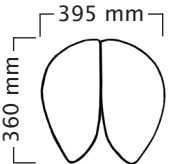

User height (cm)	<165	160-185	>175
Gas spring	short	medium	long

Care Swing aluminium base

Total weight 10,2 kg
Seat weight 6,6 kg

Standard gas spring:

mini: 435 ~ 525 mm
short: 490 ~ 625 mm
medium: 580 ~ 765 mm
long: 645 ~ 905 mm

Foot Height Control gas spring:

short: 490 ~ 620 mm
medium: 585 ~ 775 mm
*long: 665 ~ 920 mm

User height (cm)	<165	160-185	>175
Gas spring	short	medium	long

Care SwingFit plastic base

Total weight 11,1 kg
Seat weight 7,4 kg

Standard gas spring:

mini: 460 ~ 550 mm
short: 515 ~ 650 mm
medium: 605 ~ 795 mm
long: 680 ~ 940 mm

Foot Height Control gas spring:

short: 515 ~ 645 mm
medium: 620 ~ 805 mm
*long: 695 ~ 950 mm

User height (cm)	<165	160-185	>175
Gas spring	short	medium	long