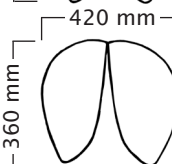

User height (cm)	<165	160-185	>175
Gas spring	short	medium	long

Care SwingFit aluminium base

Total weight 11,0 kg
Seat weight 7,4 kg