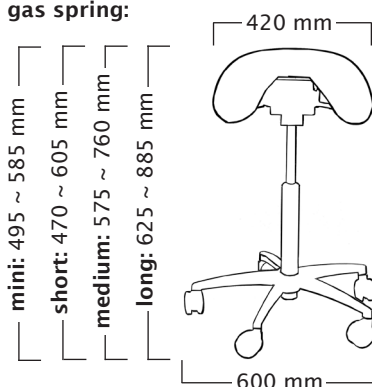

Classic

Total weight 11,0 kg
Seat weight 7,4 kg

Standard gas spring:

Foot Height Control gas spring:

User height (cm)	<160	155-180	>170
Gas spring	short	medium	long

Salli Foot Therapy (Light & Foot)

Standard gas spring:

Foot Height Control gas spring:

not available

not available

not available

not available

not available

Classic & Stretching Support & big base

Standard gas spring: